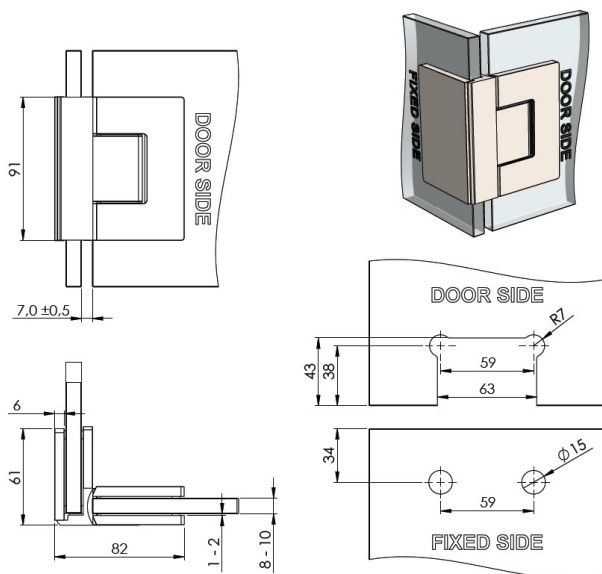

PRODUCT SHEET

Description:

Shower Hinge "Rio", 90DG, CPL, Glass/Glass, 8-10mm Glass Thickness, W/15DG Angle Adjustment Function & 25DG Return, Function, Brass Material, Hidden Screws., Black Fiber Gaskets: 2 x 1mm & 2 x 2mm Thickness., Load Capacity Pr. Pair: 45kg

Item number:

15.23.889-0

Units	Box	Carton	HS Code	Barcode
Pcs.	1	10	8302100090	
				5704866501286

SISO A/S

Mileparken 11
DK-2740 Skovlunde
Denmark
VAT: 24786013

Phone +45 45 830 900

www.siso.dk
siso@siso.dk