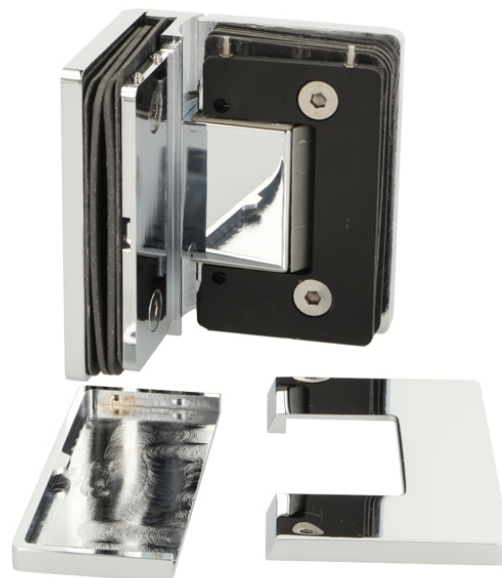

PRODUCT SHEET

Description:

Shower Hinge "Rio", 90DG, CPL, Glass/Glass, 8-10mm Glass Thickness, W/15DG Angle Adjustment Function & 25DG Return, Function, Brass Material, Hidden Screws., Black Fiber Gaskets: 2 x 1mm & 2 x 2mm Thickness., Load Capacity Pr. Pair: 45kg

Item number:

15.23.889-0

Units	Box	Carton	HS Code	Barcode
Pcs.	1	10	8302100090	
				5704866501286

SISO A/S

Mileparken 11
DK-2740 Skovlunde
Denmark
VAT: 24786013

Phone +45 45 830 900

www.siso.dk
siso@siso.dk

Danske Bank
Nytorv Branch
Copenhagen
SWIFT: DABADKKK

Account no.
4180 3112 112936
IBAN Account
DK7230003112112936